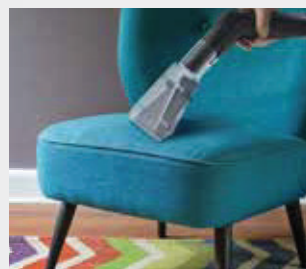

Hand spray-ex tool  
(standard for Auto version)

Switch board

Ideal for every type  
of textile surface

Removable solution tank